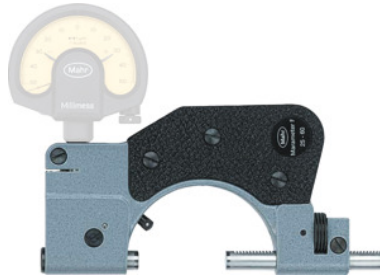

## Calibration Adjustable snap gauge, Type: RL

### Description

Calibration Adjustable snap gauge RL