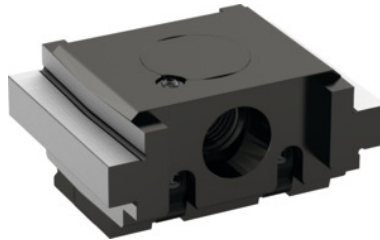

Garant**Spindle nut with left-hand pivot function, Type: 125****Order data**

Order number	363098 125
GTIN	4062406221515
Item class	310

Description**Version:**

When using a centre jaw in order that the left-hand side is pivoted.
suitable for colour code: Xtric 125

Technical description

suitable for colour code	Xtric 125
Series	Xtric
Type of product	Spare part clamp