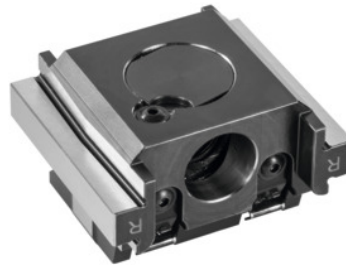

**Spindle nut with right-hand pivot function, Type: 80****Order data**

Order number	363099 80
GTIN	4062406182519
Item class	310

**Description****Version:**

For converting a rigid Xtric into a pivoted Xtric.  
suitable for colour code: Xtric 80

**Technical description**

suitable for colour code	Xtric 80
Series	xtric
Type of product	Vice accessories