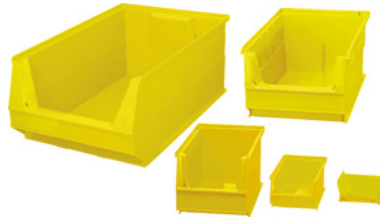

PE open storage bin set, yellow, Type: SB5

Order data

Order number	963322 SB5
GTIN	4009292801056
Item class	91F

Description

Version:

Suitable for storage bin racks No. 916605 for ToolTruck mobile workbench with pull-out frame.

Suitable for :

Storage bin racks No. 914920, 928235, Multifix 928201 (but not sizes SB2 or SB3Z), for roller cabinets No. 918583 size TB3, for rack panels No. 940705 size S in modular cabinets and for shelving cabinets / wall cabinets No. 944003 – 944039 and No. 943901 to 943907. In addition, the bin support No. 955810 size 100 allows small open storage bins No. 963321 size SB6 and SB5 to be hung individually on perforated panels.

Note:

Sold only in complete box quantities.

Capacity: 0.7 l

Height: 75 mm

Width: 100 mm

Depth: 160 mm

Width internal: 83 mm

Internal depth: 134 mm

Technical description

Contents per box	25
Height	75 mm
Facility to apply labels	by means of labelling strips

Type	SB5
stackable	yes
prepared for viewing window	yes
prepared for viewing window as loose goods divider	no
Stop in drawers	no
Width	100 mm
Depth	160 mm
prepared for cover	yes
prepared for EAN code on the rear	no
Material	Polyethylene
Width internal	83 mm
Internal depth	134 mm
Capacity	0.7 l
Product name attribute	yellow
Colour	yellow
Type of product	Open storage bins