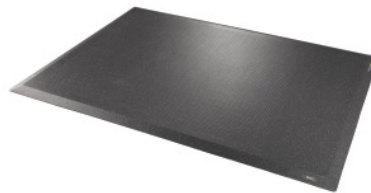

Garant**Floor mat, dark grey speckled, Width × Length: 100X135cm****Order data**

Order number	964450 100X135
GTIN	4067263476771
Item class	9GM

Description**Version:**

Industrial workplace mat for medium to heavy-duty requirements. The ergonomic rubber mat is suitable for dry and wet walking and standing workplaces. The mat surface has an optimally coordinated pivot point and very good slip resistance and position stability. Bevelled edges on all sides to avoid the risk of stumbling. Very easy-to-clean surface with light-reflecting properties. The oil-resistant floor mat has a fire protection class Bfl-s1.

Due to the elastic properties of the rubber compound and the special geometry on the rear, the mat has a particularly shock-absorbing and activating effect and protects against unhealthy levels of coldness. Durable mat suitable for multi-shift operation.

Electrically dissipative, surface resistance of less than $10^7 \Omega$. The mat is marked with an ESD safety label.

Supplied with:

Mat with ESD grounding connection (hole for grounding connection can be freely selected, connection must be self-assembled).

Technical description

Thickness	16 mm
Material	Nitrile rubber (NBR)
Weight	20 kg
Width	100 cm

Length	135 cm
Fire protection class	Bfl-s1
Hardness according to Shore A	55
Standing in comfort	Anti-fatiguing
Standing in comfort	Anti-slip
Standing in comfort	Insulation (temperature)
Shock protection	Floor
Material characteristics	oil-resistant
electrostatic characteristic	EGB/ESD
Colour	dark grey speckled
Type of product	Workplace mat